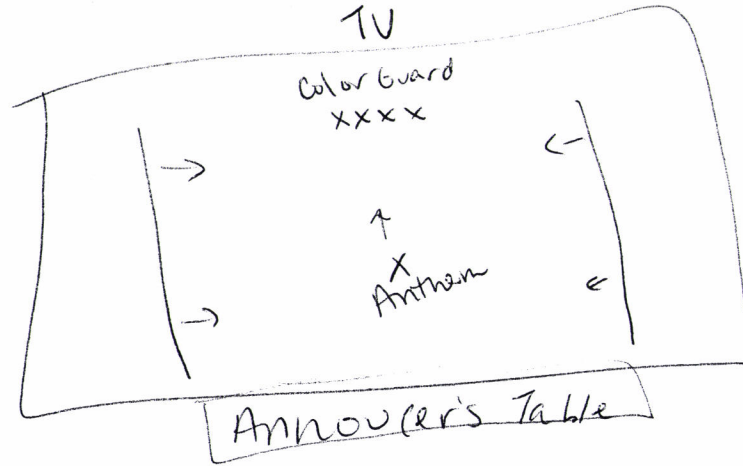

**MISSOURI VS. Arkansas**

**1st Half**

Clock	Sound	Message	On Court	Video Board	Spirit
<u>16:00 TO</u>	BAND	Mini Mizzou (First :30)			
	PA/Music	Lathrop & Gage - Sam Dickerson (Cross Country/Track)		Lathrop & Gage	
	PA/Music	MAC Wrestling Championships		Wrestling MAC Championships	
	PA/MUSIC	Adelman		Adelman	
	PA/Music	Pickelman's		Pickelman's	
<u>12:00 TO</u>	BAND	Mini Mizzou (First :30)			Spirit: Stay on sidelines
	PA/Music	Rally Club Recognition - LIVE	[Redacted]	Live, Center Court	Spirit: Stay on sidelines
	PA/Music	Tell Fans to Move Down	[Redacted]	Tiger Head	
	PA	Football Spring Game	<i>Derek</i>	Football Spring Game	
	PA/Music	T-Shirt Toss		T-Shirt Toss	Need 2 Cheer/Truman
<u>8:00 TO</u>	PA/MUSIC/VIDEO	Quarter Minute to Win It: <b>Bree Fowler</b> (PA/Contestant w/ MICROPHONE/Video/PA)	Live, South West Corner	Live, Video	Spirit: Stay on sidelines until promotion is over
	BAND	Mini Mizzou (Last :45)	[Redacted]		
<u>4:00 TO</u>	BAND	Mini Mizzou (First:30)		<i>Derek!</i>	
	PA/MUSIC	Battle of Badges Ball Presentation (Jim Pasley CFD / Sergeant Joseph Bernhard CPD)	[Redacted]	Live <i>Center court</i>	Spirit: Please don't utilize the SW Corner / 2 Cheer for presentation
	PA/Music	OWOW		OWOW	
	PA/MUSIC	Century Link		Centrury Link	